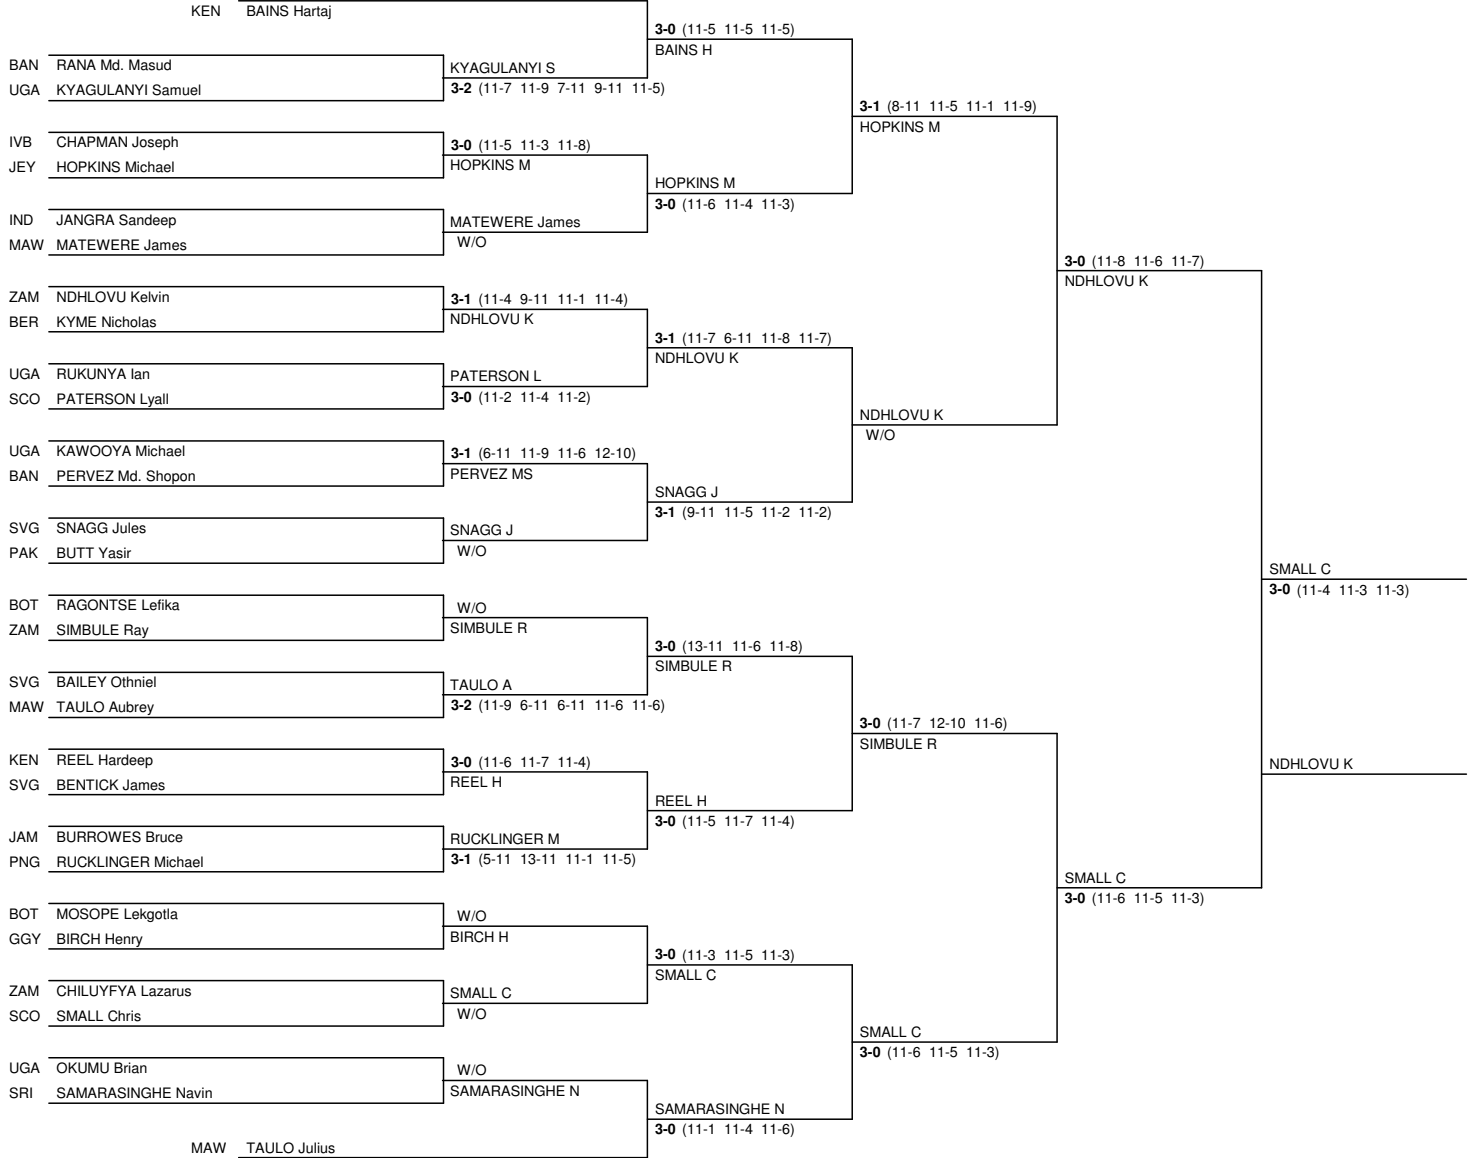

**Results Bracket**

Plate Round 1	Plate Round of 16	Plate Quarterfinals	Plate Semifinals	Plate Final
---------------	-------------------	---------------------	------------------	-------------

**Results Bracket**