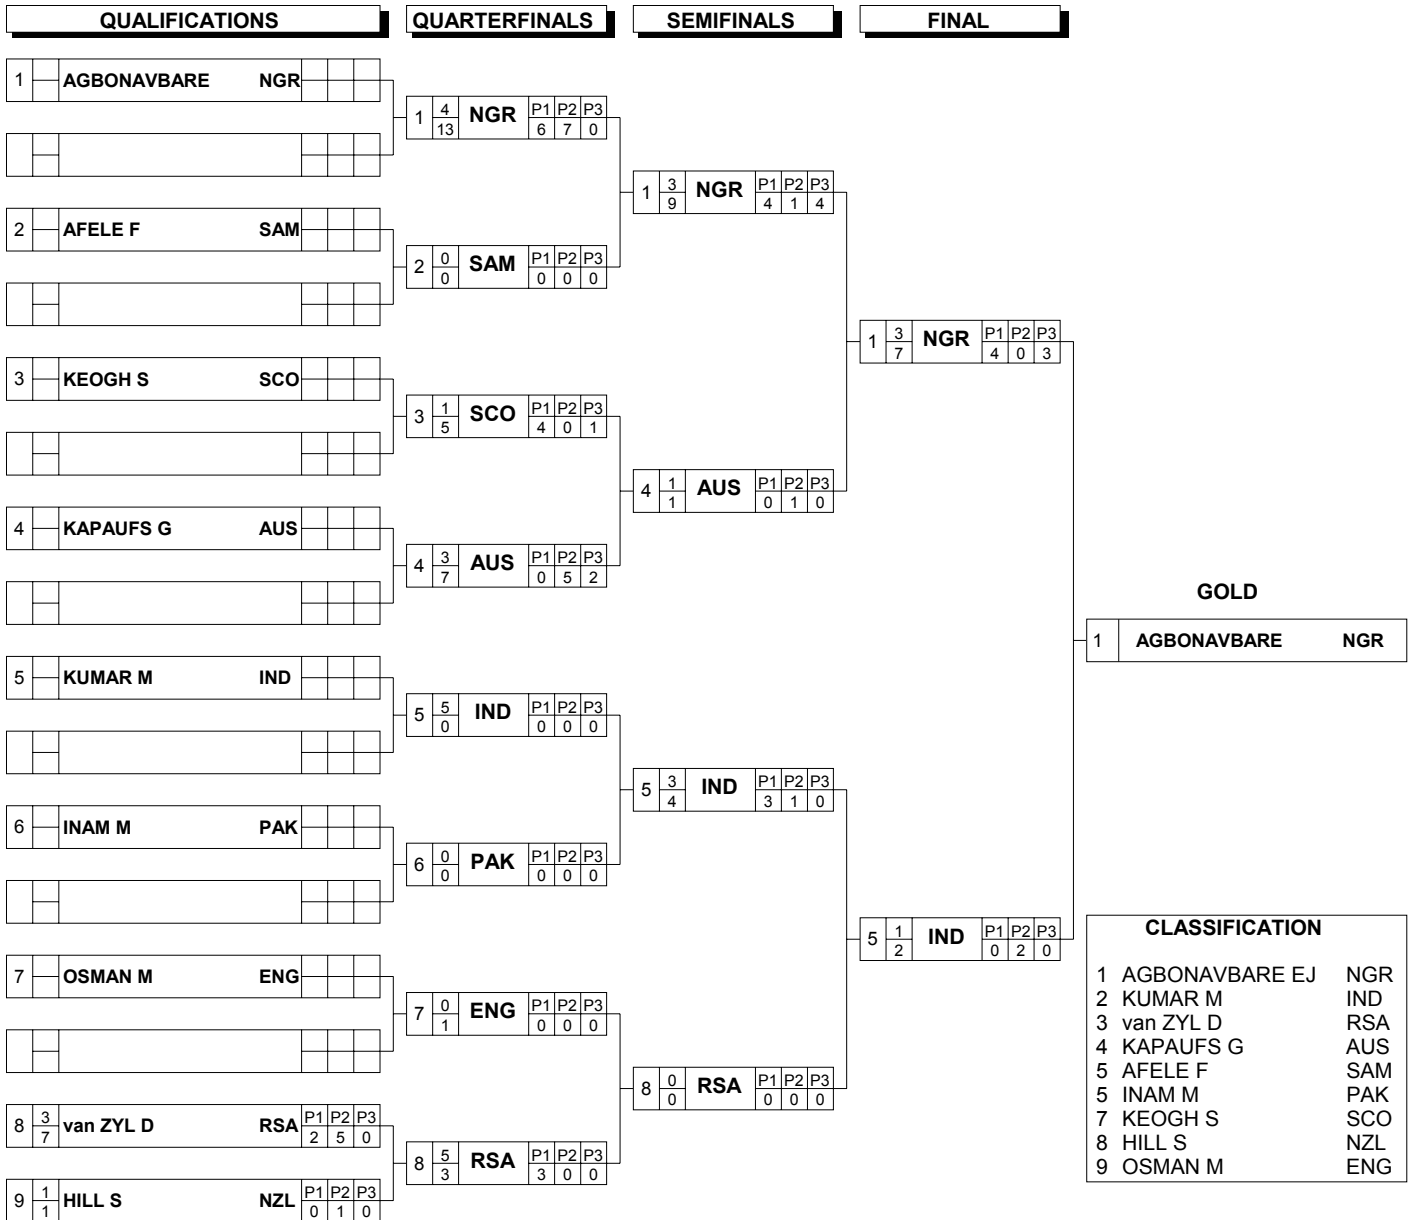

COMPETITION SHEET

Timing & Data-Handling by Tissot